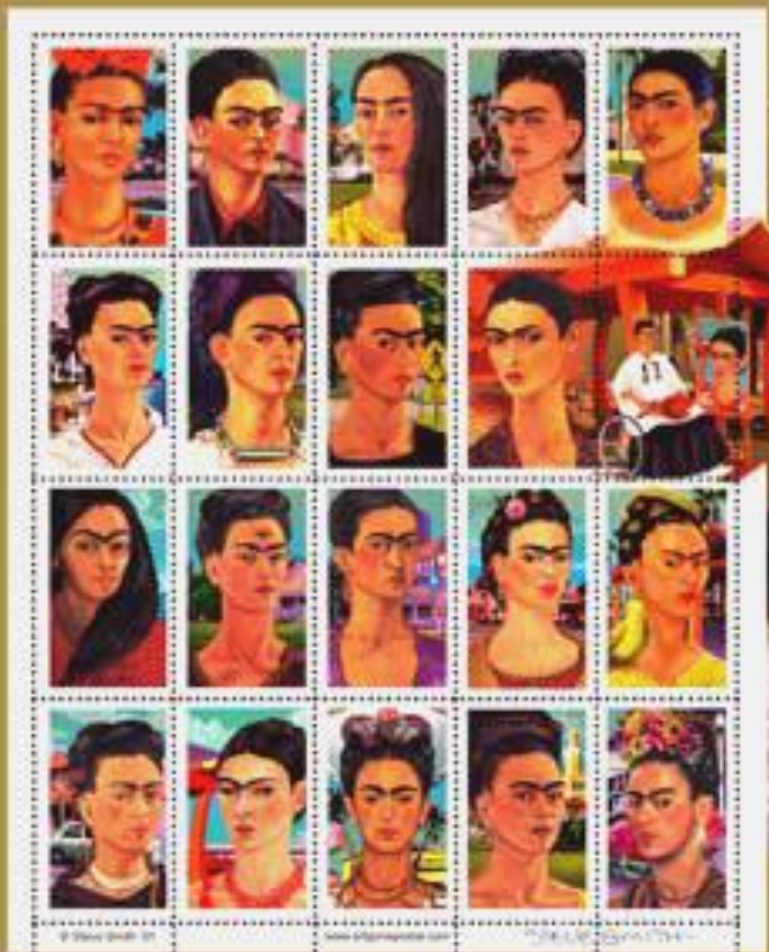

# From self portraits to selfies

2005

**CANGAN**  
20 Hilbot and George 08

Norman  
Rockwell

FRIDA  
VISITS  
GULFPORT

*Et quid amabo nisi quod aenigma est ?*

Time is neither a line nor a circle!