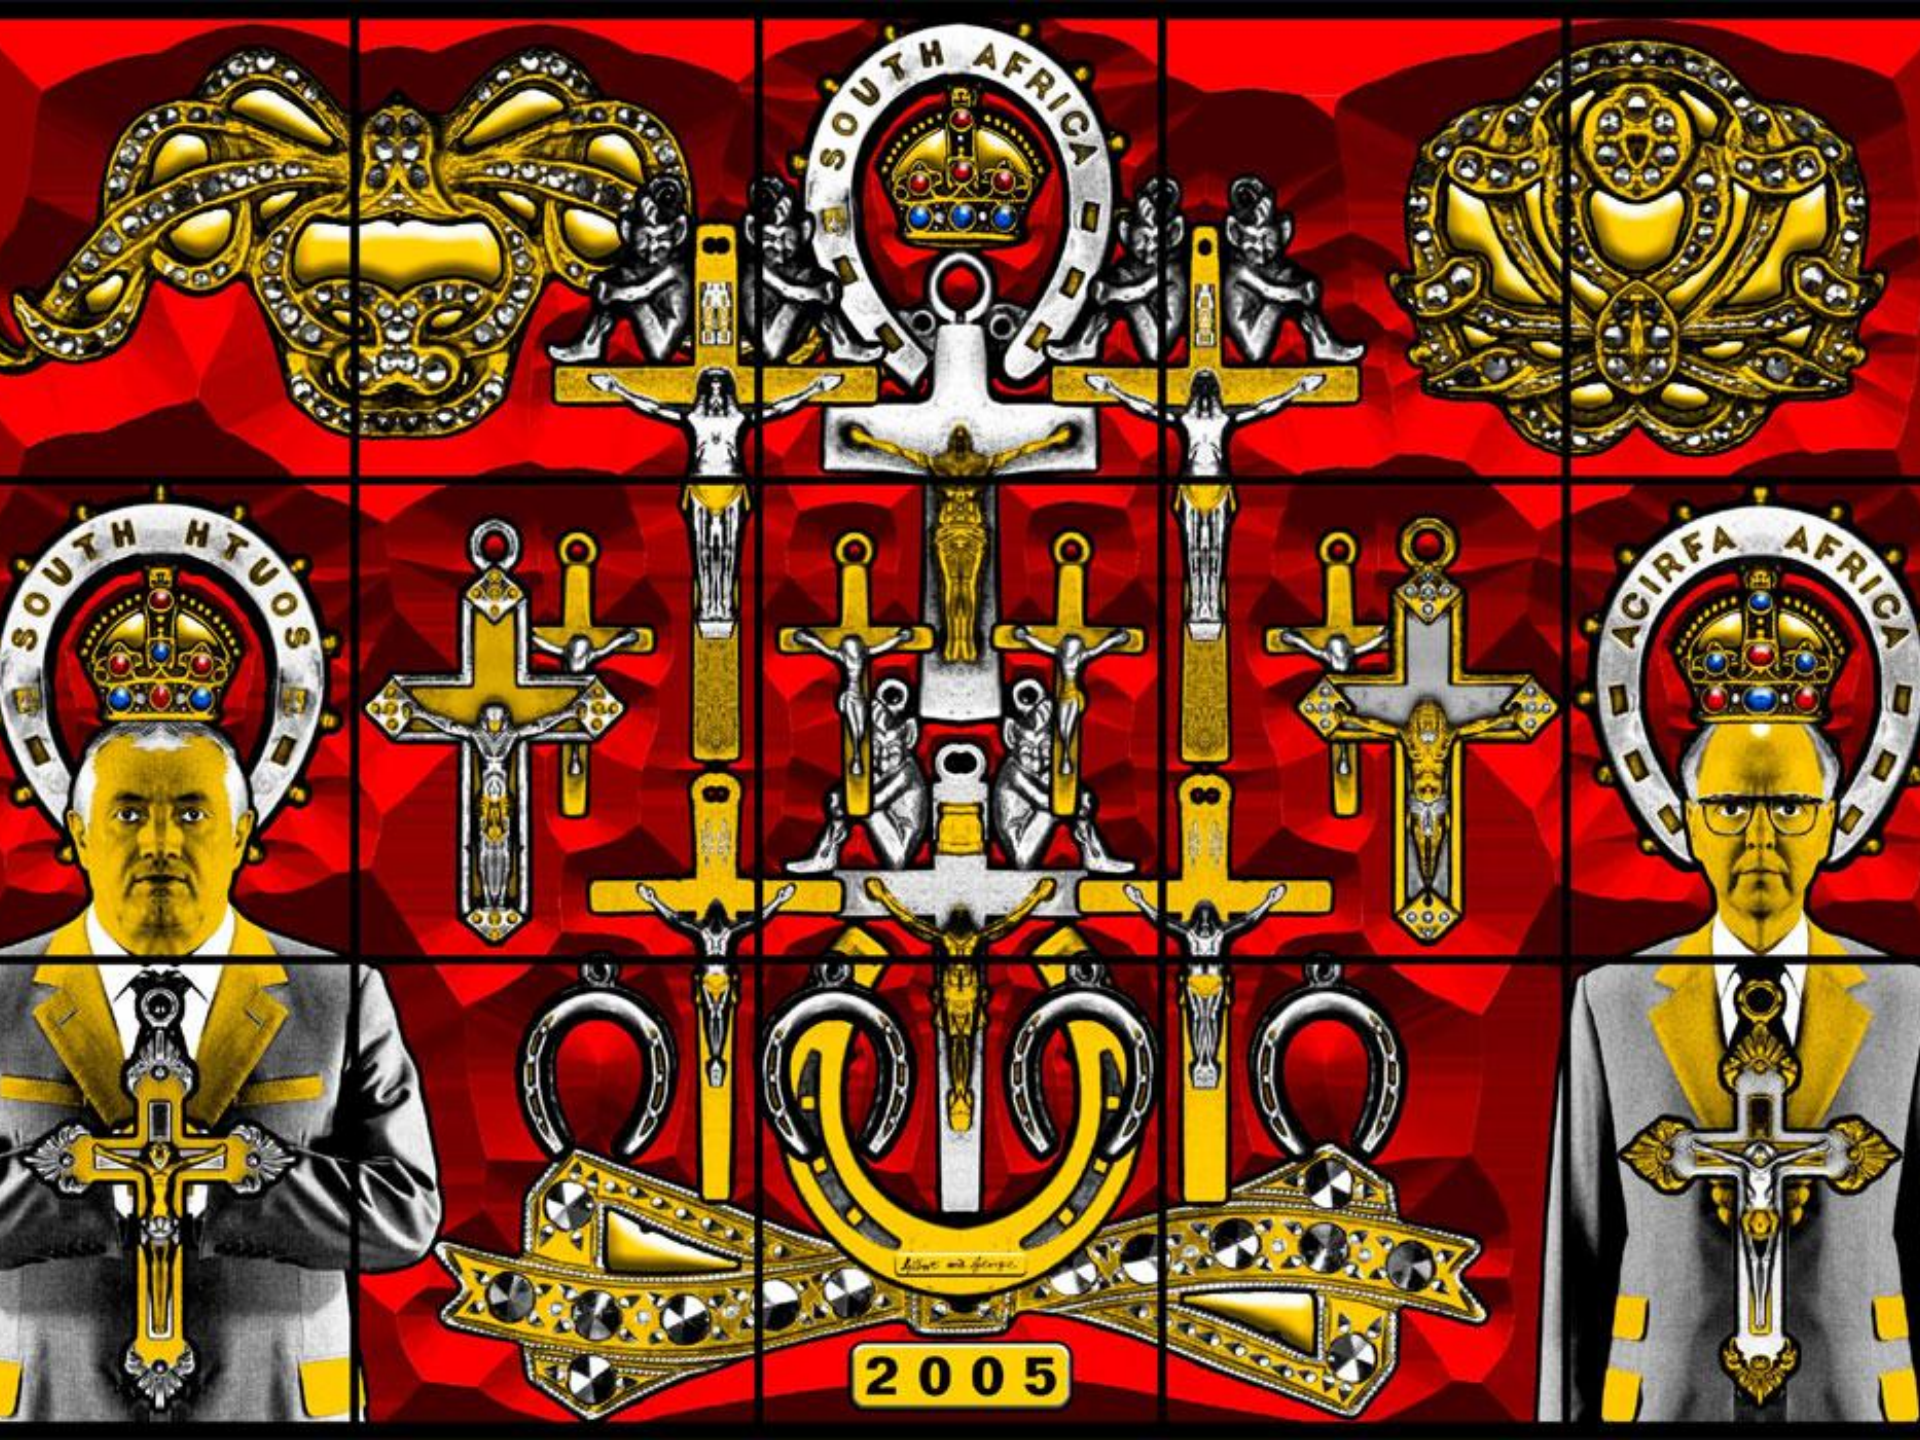

# From self portraits to selfies

2005

**CANGAN**  
20 Hilbot and George 08

Norman  
Rockwell

FRIDA  
VISITS  
GULFPORT

*Et quid amabo nisi quod aenigma est ?*

Time is neither a line nor a circle!